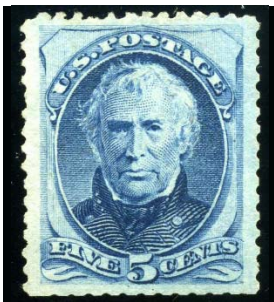

SIEGEL AUCTION GALLERIES
CENSUS OF 5-CENT CONTINENTAL SPECIAL PRINTING (SCOTT 181)

SPECIAL NOTE: There are many United States stamps that look similar to the rarities listed below. Some of the differences between expensive rarities and common stamps can be subtle, including differences in perforation, shade and size. These stamps should have certificates from a recognized expertizing committee, such as The Philatelic Foundation or P.S.E. If you think you have one of these rarities, we cannot help you until after it has such a certificate.

181-UNC-01
Zoellner Coll. - RAS Sale 804,
10/9/98 Lot 379 - \$25,000
PFC 5437 "Genuine"
PFC 72453 "Genuine"

181-UNC-02
Ambassador - RAS 4/27/1966
RAS 4/29/1981
Hewitt Coll. - Ivy 5/26/1986
Concord Coll. - RAS 5/19/1994,
Lot 184 - \$35,000
Floyd Coll. - SPG 10/23/2001,
Lot 319 - \$80,000
PFC 31479 "Genuine"
PFC 134946 "Genuine"
Signed "W.H.C." (Colson)

181-UNC-03
Engel - Corinphila 5/30/1975
Newport Coll., PRW 5/2008
PFC 11511 "Genuine"
PFC 50294 "Genuine"
PFC 460763 "Genuine"
Signed "W.H.C." (Colson)

181-UNC-04
RAS 1/25/1983, Lot 819
SPG 10/18/2002 - \$115,000
PFC 48853 "Genuine"
PFC 115451 "Genuine"
PFC 220849 "Genuine"

181-UNC-05
PF 74676 "Genuine"

181-UNC-06
Isleham, RAS 5/25/1986 "trivial
corner thin" - \$16,500
McNall Coll. - Sup. 10/26/1992,
Lot 264 "sm. thin & toned"
Lyons Coll. - SPG 1/21/2000,
Lot 201 described as on
certificate- \$47,500
PFC 259698 "Genuine" with a
small thin at top left and toned