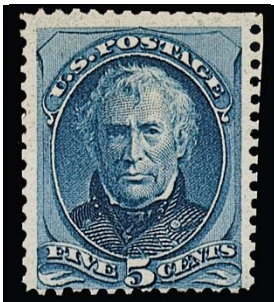

SIEGEL AUCTION GALLERIES
CENSUS OF 5-CENT CONTINENTAL SPECIAL PRINTING (SCOTT 181)

SPECIAL NOTE: There are many United States stamps that look similar to the rarities listed below. Some of the differences between expensive rarities and common stamps can be subtle, including differences in perforation, shade and size. These stamps should have certificates from a recognized expertizing committee, such as The Philatelic Foundation or P.S.E. If you think you have one of these rarities, we cannot help you until after it has such a certificate.

181-UNC-01
Zoellner Coll. - RAS Sale 804,
10/9/98 Lot 379 - \$25,000
PFC 5437 "Genuine"
PFC 72453 "Genuine"

181-UNC-02
Ambassador - RAS 4/27/1966
RAS 4/29/1981
Hewitt Coll. - Ivy 5/26/1986
Concord Coll. - RAS 5/19/1994,
Lot 184 - \$35,000
Floyd Coll. - SPG 10/23/2001,
Lot 319 - \$80,000
PFC 31479 "Genuine"
PFC 134946 "Genuine"
Signed "W.H.C." (Colson)

181-UNC-03
Engel - Corinphila 5/30/1975
Newport Coll., PRW 5/2008
PFC 11511 "Genuine"
PFC 50294 "Genuine"
PFC 460763 "Genuine"
Signed "W.H.C." (Colson)

181-UNC-04
RAS 1/25/1983, Lot 819
SPG 10/18/2002 - \$115,000
PFC 48853 "Genuine"
PFC 115451 "Genuine"
PFC 220849 "Genuine"

181-UNC-05
PF 74676 "Genuine"

181-UNC-06
Isleham, RAS 5/25/1986 "trivial
corner thin" - \$16,500
McNall Coll. - Sup. 10/26/1992,
Lot 264 "sm. thin & toned"
Lyons Coll. - SPG 1/21/2000,
Lot 201 described as on
certificate- \$47,500
PFC 259698 "Genuine" with a
small thin at top left and toned